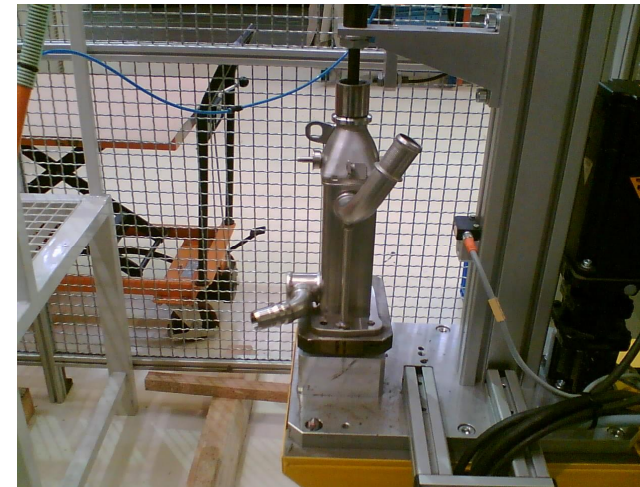

Robotic workplace – the coating of a soldering paste

Blumenbecker Prag s. r. o.
CZ-108 03 Praha 10 • Počernická 96
Tel. (+420) 296 411 630
Fax (+420) 296 411 620
Mail: fuchs@blumenbecker.cz
<http://www.blumenbecker.cz>

Investor	AUTOPAL Ltd., Hluk, Czech Republic
Realization	2002
Machinery delivery	MESPRO Ltd., Hlubočky, Czech republic
Workplace specification	§ Robot KUKA KR6
Control system	§ Control system KUKA KRC2 § I/O's Inline of Phoenix Contact § Field bus Device Net

Exchanger