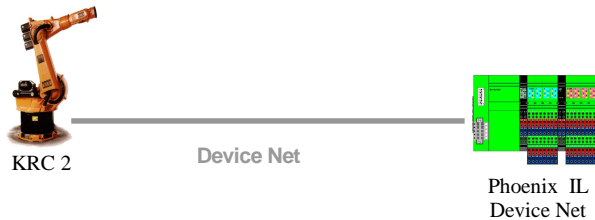

Robotic workplace – the coating of a soldering paste

Blumenbecker Prag s. r. o.
CZ-108 03 Praha 10 • Počernická 96
Tel. (+420) 296 411 630
Fax (+420) 296 411 620
Mail: fuchs@blumenbecker.cz
<http://www.blumenbecker.cz>

Investor	AUTOPAL Ltd., Hluk, Czech Republic
Realization	2002
Machinery delivery	MESPRO Ltd., Hlubočky, Czech republic
Workplace specification	§ Robot KUKA KR6
Control system	§ Control system KUKA KRC2 § I/O's Inline of Phoenix Contact § Field bus Device Net

Exchanger