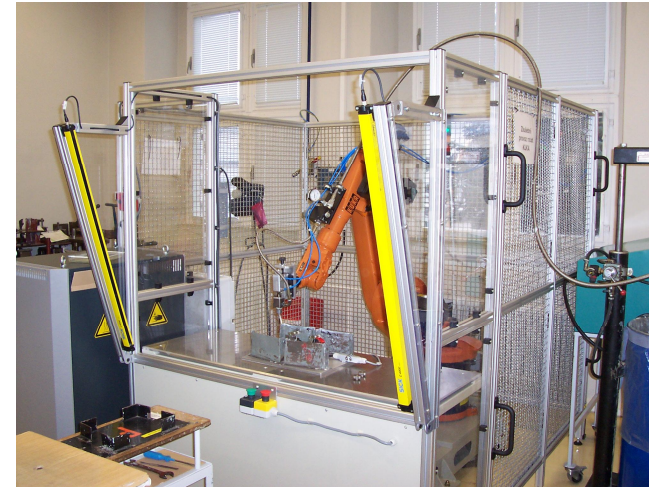

Investor	AUTOPAL Ltd., Nový Jičín, Czech Republic
Realization	2005
Machinery delivery	MESPRO Ltd., Hlubočky, Czech Republic
Workplace specification	§ Robot KUKA KR6 § Gluing set REINHARDT-TECHNIK
Control system	§ KUKA KRC2 with I/O X12 board