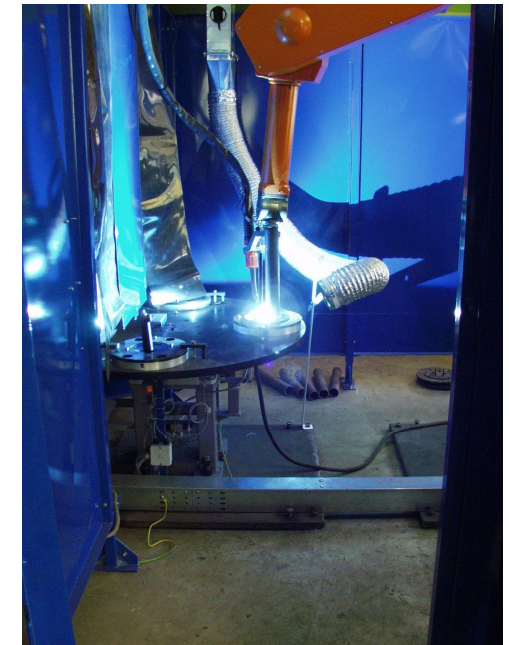

Turntable welding jig

Reference

Robotics