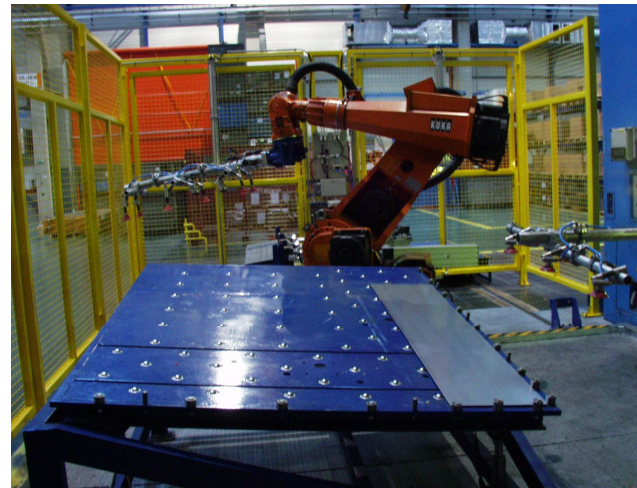

Investor	ESSA Czech Ltd., Úvaly near to Prague, Czech Republic
Realization	2002
Machinery delivery	ESSA Czech Ltd., Úvaly near to Prague, Czech Republic
Workplace specification	§ 9x robot KUKA IR161/125
Control system	§ SIMATIC S-7, KUKA KRC32 § Display units TP270B § I/O's SIMATIC ET200M § Field bus PROFIBUS