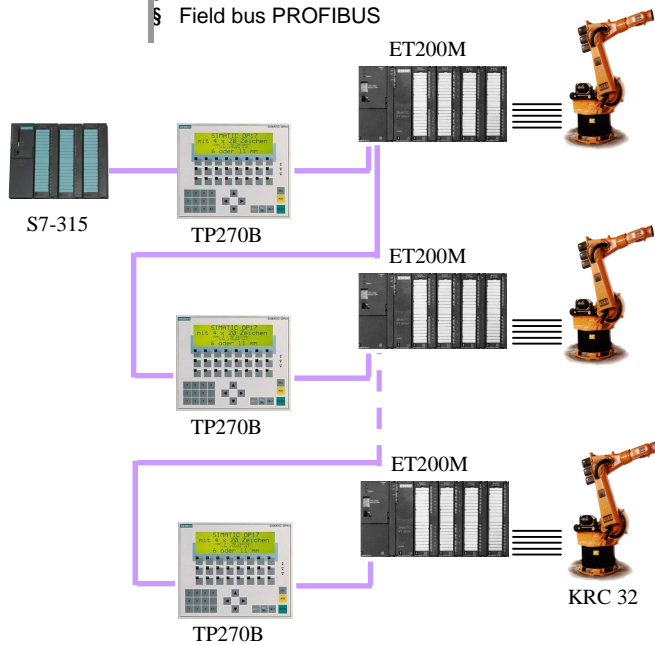

Investor	ESSA Czech Ltd., Úvaly near to Prague, Czech Republic
Realization	2002
Machinery delivery	ESSA Czech Ltd., Úvaly near to Prague, Czech Republic
Workplace specification	§ 9x robot KUKA IR161/125
Control system	§ SIMATIC S-7, KUKA KRC32 § Display units TP270B § I/O's SIMATIC ET200M § Field bus PROFIBUS