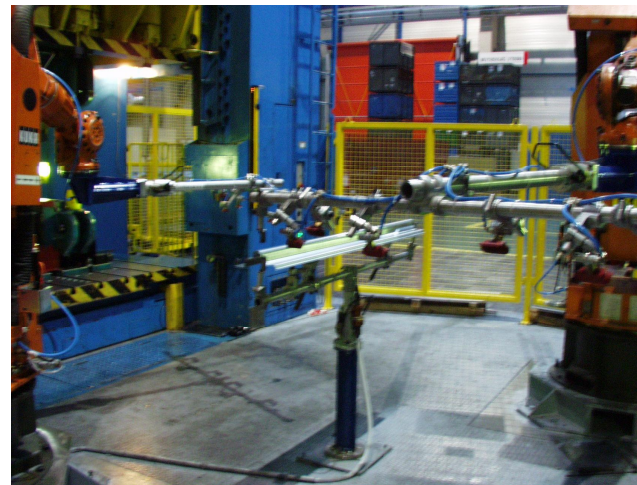

Investor	ESSA Czech Ltd., Úvaly near to Prague, Czech Republic
Realization	2002
Machinery delivery	ESSA Czech Ltd., Úvaly near to Prague, Czech Republic
Workplace specification	§ 9x robot KUKA IR161/125
Control system	§ SIMATIC S-7, KUKA KRC32 § Display units TP270B § I/O's SIMATIC ET200M § Field bus PROFIBUS