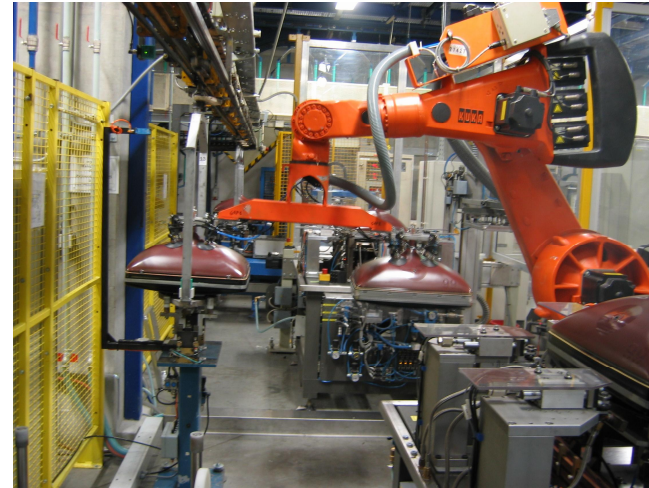

# Screen tubes production line - Rimband

Blumenbecker Prag s. r. o.  
CZ-108 03 Praha 10 • Počernická 96  
Tel. (+420) 296 411 630  
Fax (+420) 296 411 620  
Mail: fuchs@blumenbecker.cz  
<http://www.blumenbecker.cz>

<b>Investor</b>	LG Philips Displays Czech Republic s.r.o., Hranice, Czech Republic
<b>Realization</b>	2004
<b>Machinery delivery</b>	KUKA, Aachen, Germany
<b>Workplace specification</b>	§ Robot KUKA KR30/2
<b>Control system</b>	§ KUKA KRC2 § I/O's SIMATIC ET200M § Field bus PROFIBUS

General view on the workplace

KRC 2

PROFIBUS

ET200M

The pressing of frames