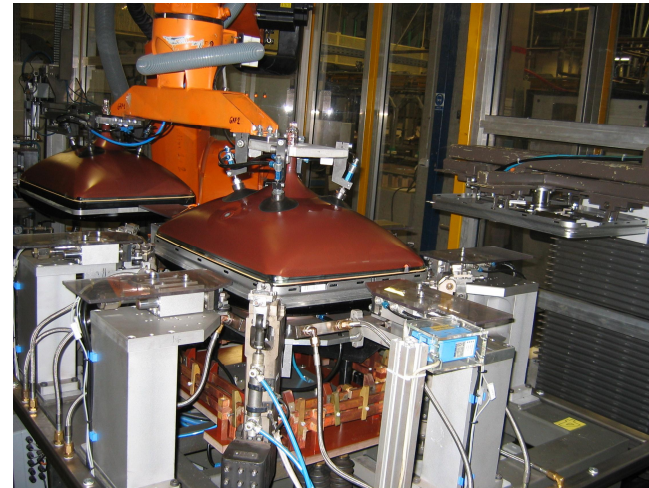

<b>Investor</b>	LG Philips Displays Czech Republic s.r.o., Hranice, Czech Republic
<b>Realization</b>	2004
<b>Machinery delivery</b>	KUKA, Aachen, Germany
<b>Workplace specification</b>	§ Robot KUKA KR30/2
<b>Control system</b>	§ KUKA KRC2 § I/O's SIMATIC ET200M § Field bus PROFIBUS

General view on the workplace

KRC 2

PROFIBUS

ET200M

The pressing of frames