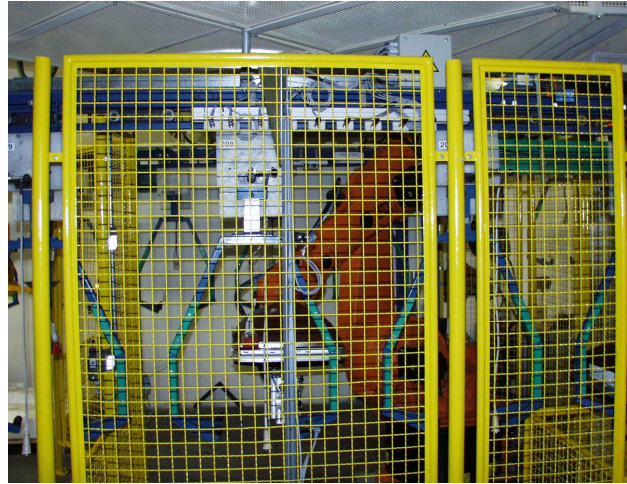

Screen tubes production line - Manipulation between 2 conveyors in motion

Blumenbecker Prag s. r. o.
CZ-108 03 Praha 10 • Počernická 96
Tel. (+420) 296 411 630
Fax (+420) 296 411 620
Mail: fuchs@blumenbecker.cz
<http://www.blumenbecker.cz>

Investor	LG Philips Displays Czech Republic s.r.o., Hranice, Czech Republic
Realization	2002
Machinery delivery	§ AP Ltd., Mladá Boleslav, Czech Republic
Workplace specification	§ Robot KUKA KR125/2
Control system	§ KUKA KRC1 § Field bus DeviceNet

Reference

Robotics