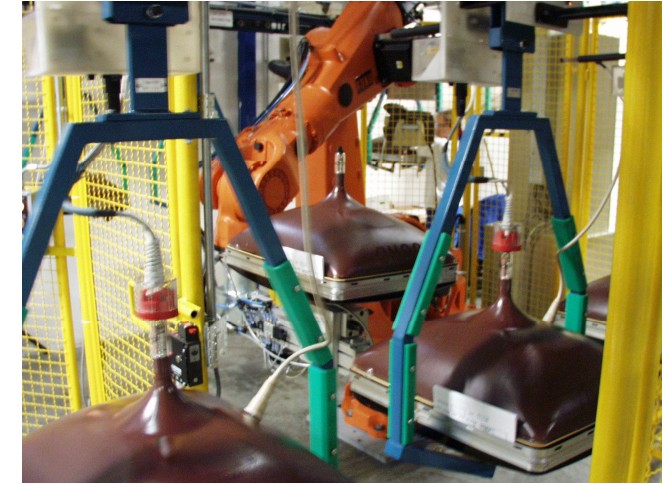

Screen tubes production line - Manipulation between 2 conveyors in motion

Blumenbecker Prag s. r. o.
CZ-108 03 Praha 10 • Počernická 96
Tel. (+420) 296 411 630
Fax (+420) 296 411 620
Mail: fuchs@blumenbecker.cz
<http://www.blumenbecker.cz>

Investor	LG Philips Displays Czech Republic s.r.o., Hranice, Czech Republic
Realization	2002
Machinery delivery	§ AP Ltd., Mladá Boleslav, Czech Republic
Workplace specification	§ Robot KUKA KR125/2
Control system	§ KUKA KRC1 § Field bus DeviceNet

Reference

Robotics