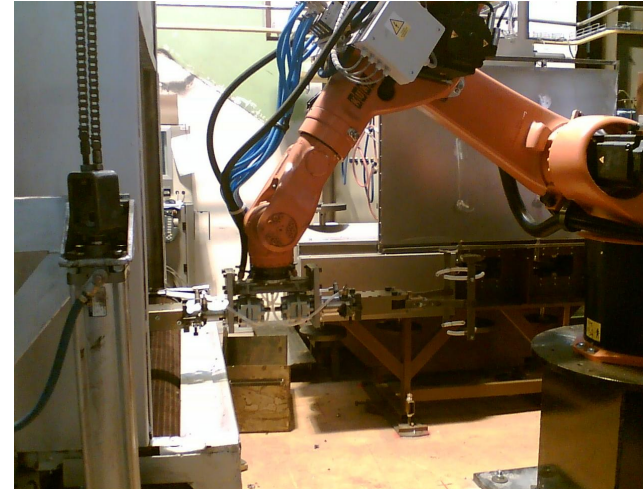

Investor	Sklo Bohemia a.s., Světlá nad Sázavou, Czech Republic
Realization	2004 – workplace 1 2005 – workplace 2 2006 – workplace 3
Machinery delivery	Bohemia Machine Ltd., Světlá nad Sázavou Czech Republic
Workplace specification	§ Robot KUKA KR30/2 (workplace 1) § Robot KUKA KR60/3 (workplaces 2, 3)
Control system	§ KUKA KRC2 § I/O's InLine of PHOENIX CONTACT § Field bus DeviceNet, OPC server