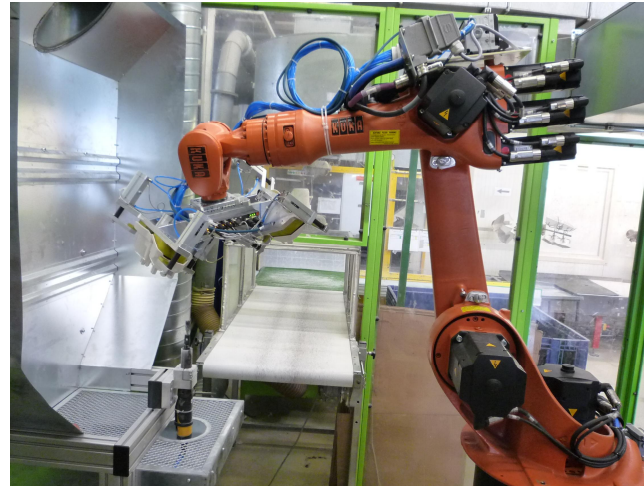

<b>Investor</b>	VISTEON-Autopal s.r.o., Nový Jičín, Czech Republic
<b>Realization</b>	2010
<b>Machine delivery</b>	MESPRO s.r.o., Hlubočky, Czech Republic
<b>Workplace specification</b>	§ Robot KUKA KR16
<b>Control system</b>	§ KUKA KRC2 § 3D+ SW Robotmaster § Remote I/O PHOENIX InLine § Filed bus DeviceNet

General view on the workplace

Grinding headlamps overflow - Detail