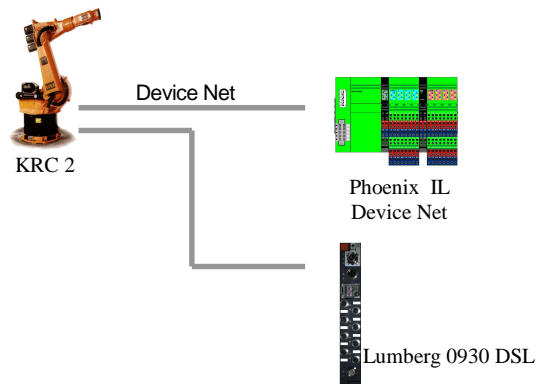

Grinding headlamps overflow - Detail